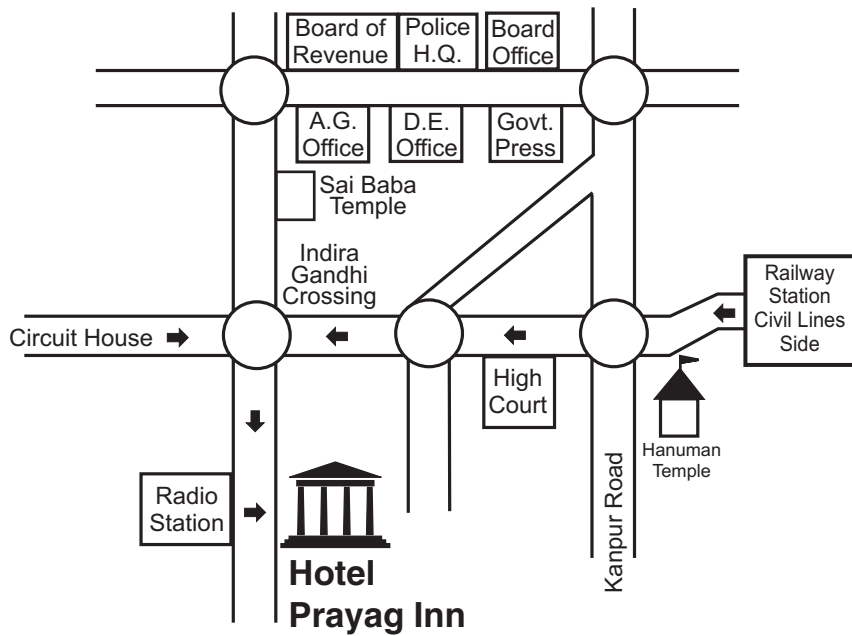

## DISTANCE FROM HOTEL

1. Allahabad Railway Station - 1 Km.
2. Bus Station Civil Lines - 2.5 Km.
3. High Court - Walking Distance
4. Anand Bhawan - 5 Km.
5. Sangam - 7 Km.
6. Air Port - 10 Km.